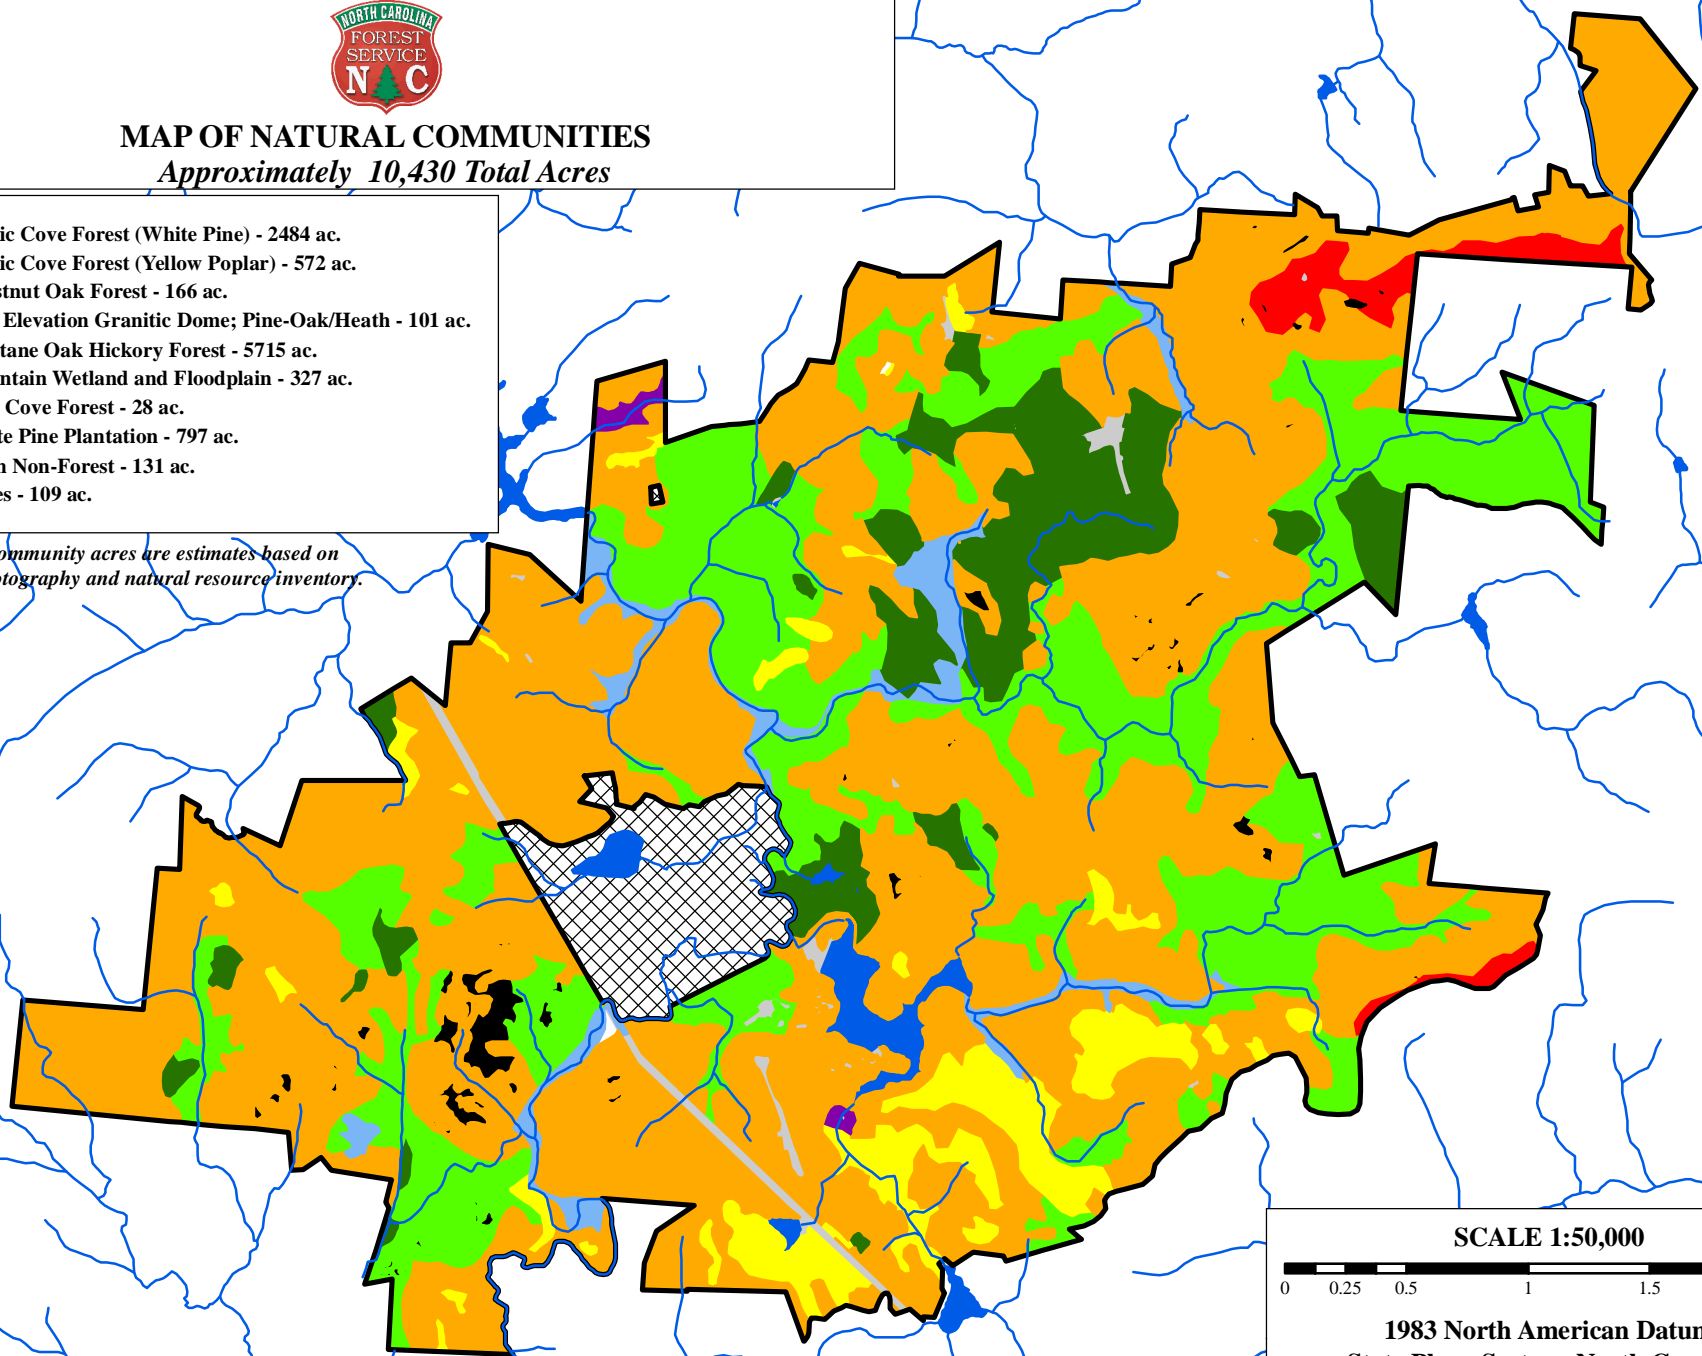

**NORTH CAROLINA DIVISION OF FOREST RESOURCES
DUPONT STATE FOREST**

MAP OF NATURAL COMMUNITIES
Approximately 10,430 Total Acres

- Acidic Cove Forest (White Pine) - 2484 ac.
- Acidic Cove Forest (Yellow Poplar) - 572 ac.
- Chestnut Oak Forest - 166 ac.
- Low Elevation Granitic Dome; Pine-Oak/Heath - 101 ac.
- Montane Oak Hickory Forest - 5715 ac.
- Mountain Wetland and Floodplain - 327 ac.
- Rich Cove Forest - 28 ac.
- White Pine Plantation - 797 ac.
- Open Non-Forest - 131 ac.
- Lakes - 109 ac.

Natural community acres are estimates based on aerial photography and natural resource inventory.

SCALE 1:50,000

**1983 North American Datum
State Plane System, North Carolina**

Map Produced by Brian Schneider
2011

This map is not based on a survey.