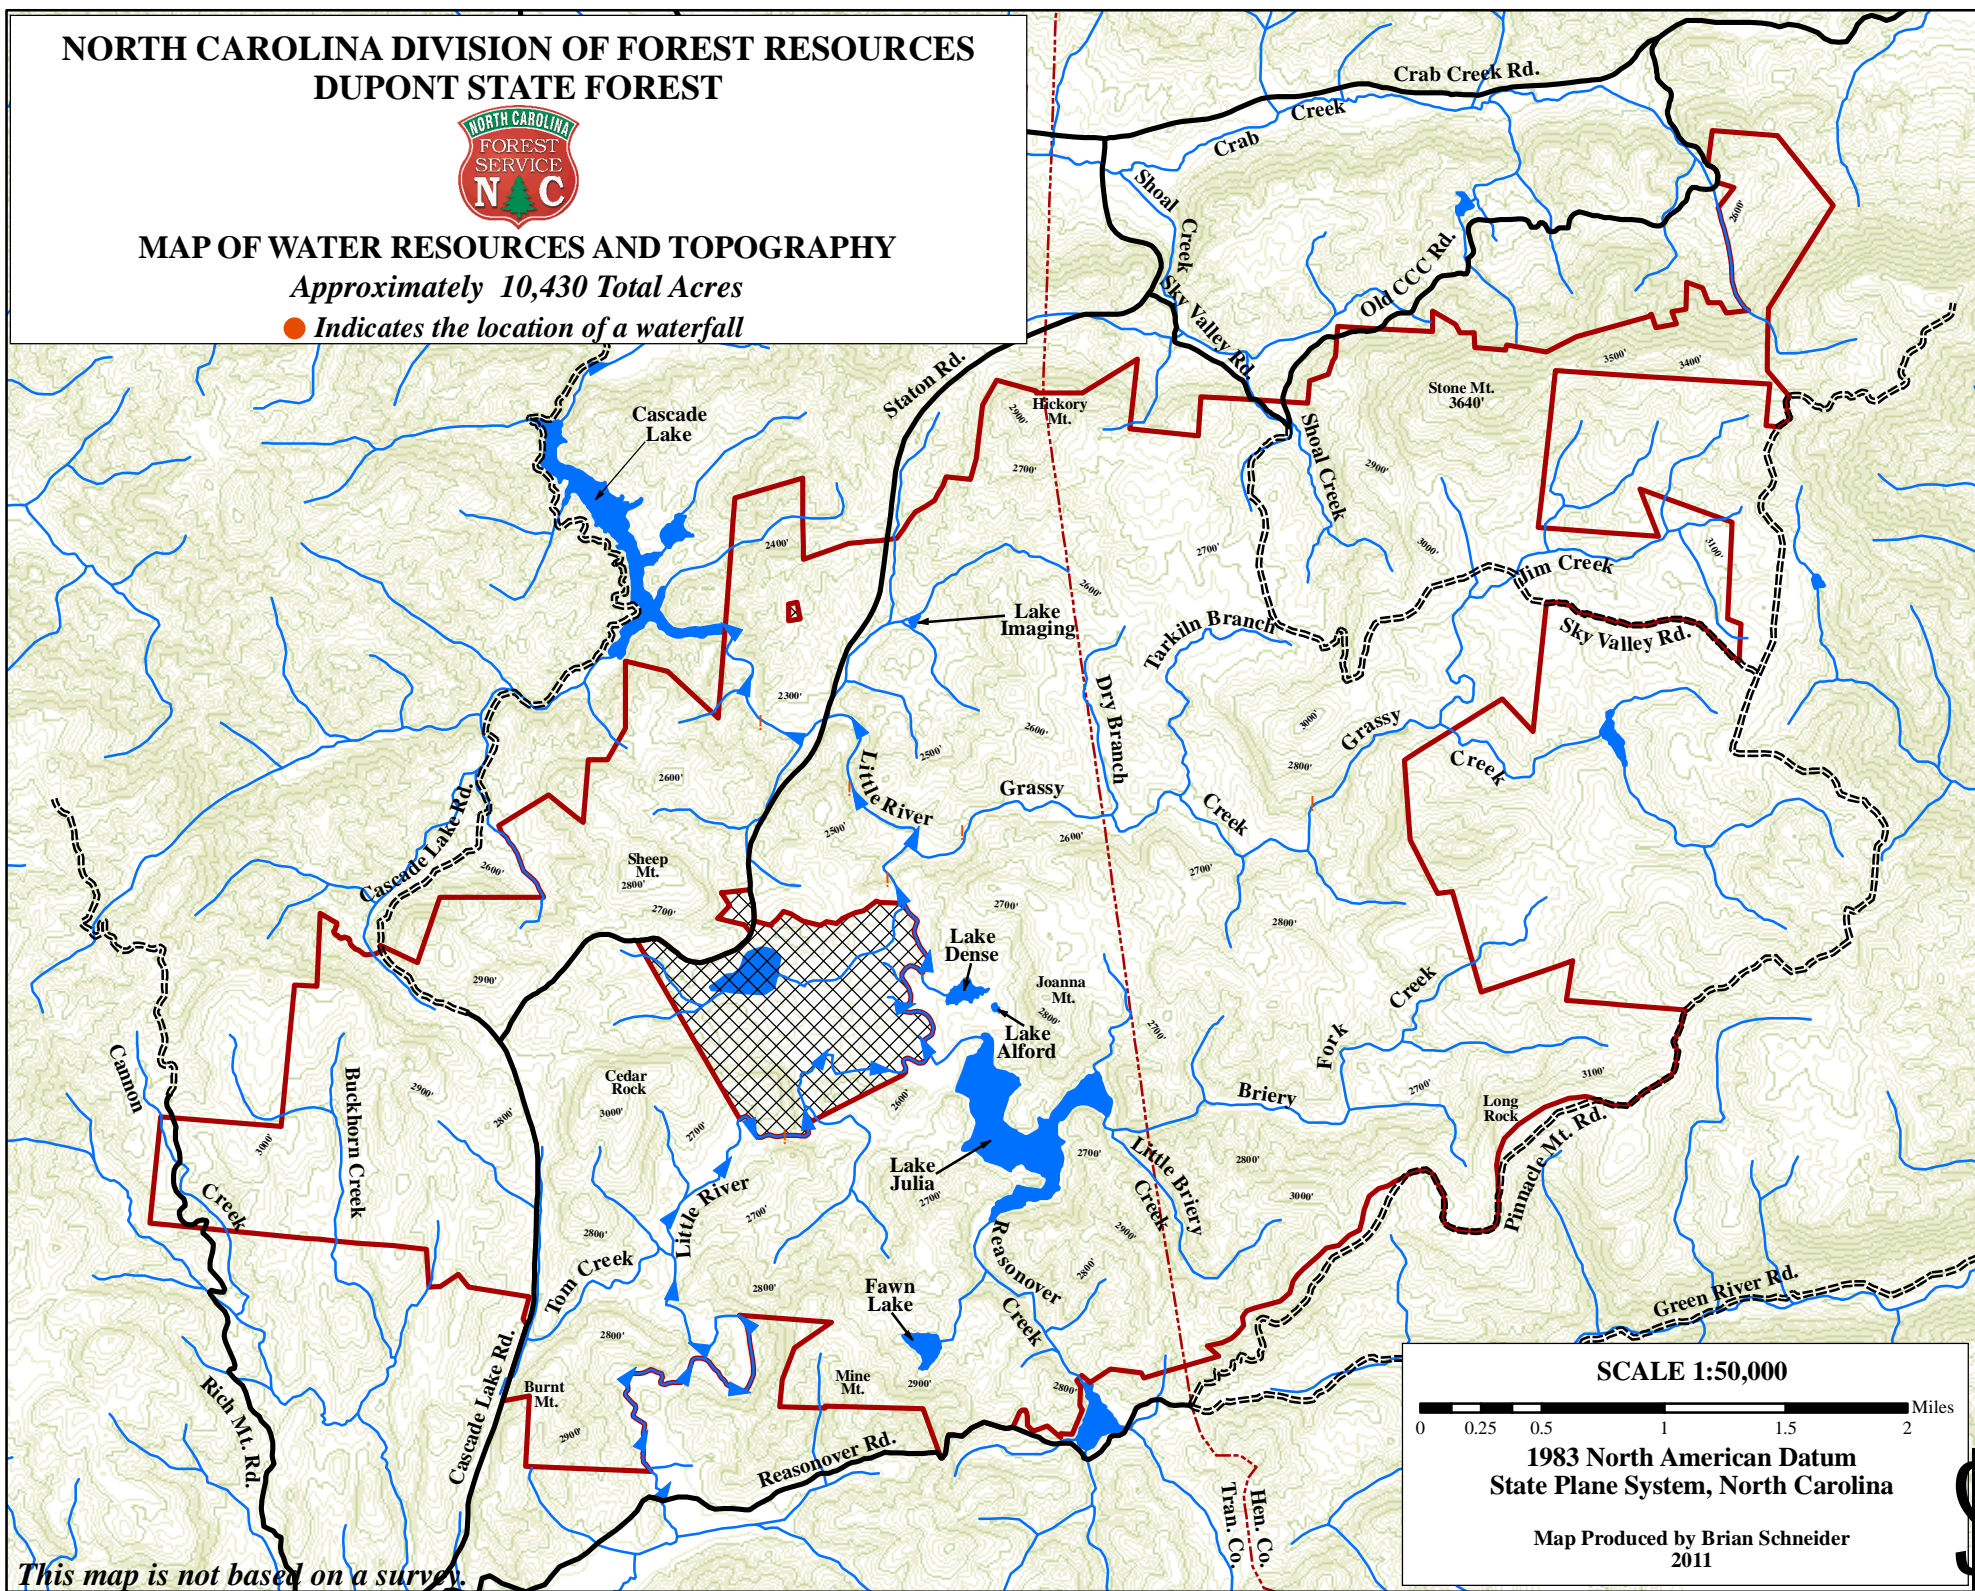

# NORTH CAROLINA DIVISION OF FOREST RESOURCES DUPONT STATE FOREST

## MAP OF WATER RESOURCES AND TOPOGRAPHY

Approximately 10,430 Total Acres

● Indicates the location of a waterfall

**SCALE 1:50,000**

0 0.25 0.5 1 1.5 2 Miles

1983 North American Datum  
State Plane System, North Carolina

Map Produced by Brian Schneider  
2011

*This map is not based on a survey.*